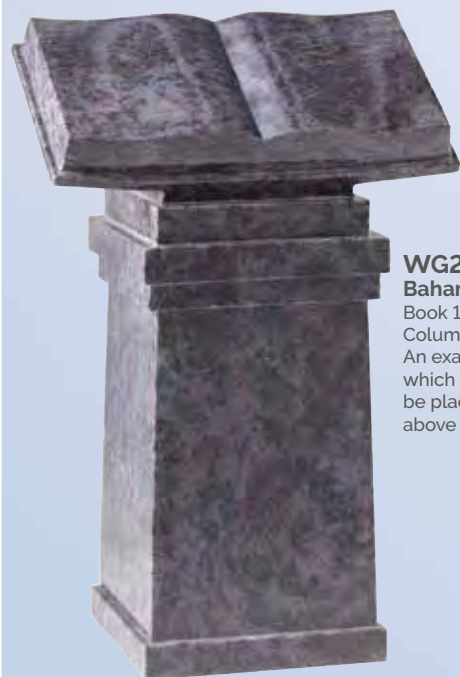

▶ **D109**

WG201 ◀

Black

HS 21"x21"x3"
Base 4"x24"x24"

This headstone could be enhanced with butterfly wing ornamentation or left as a simple silhouette.