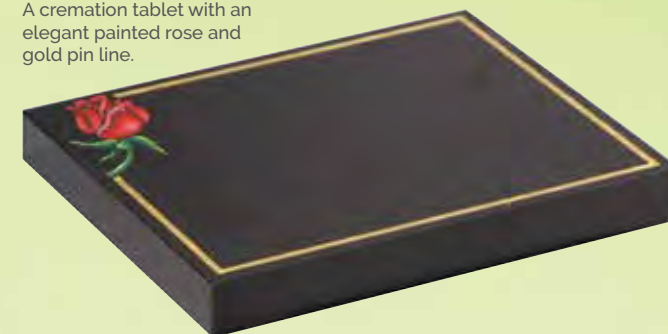

WG247 ▲
Lunar Grey
Tablet 2"x18"x12"
This light grey tablet is shown with a
contrasting black painted book ornament.

WG245 ▼

Black
Tablet 2"x18"x12"

A cremation tablet with an elegant painted rose and gold pin line.