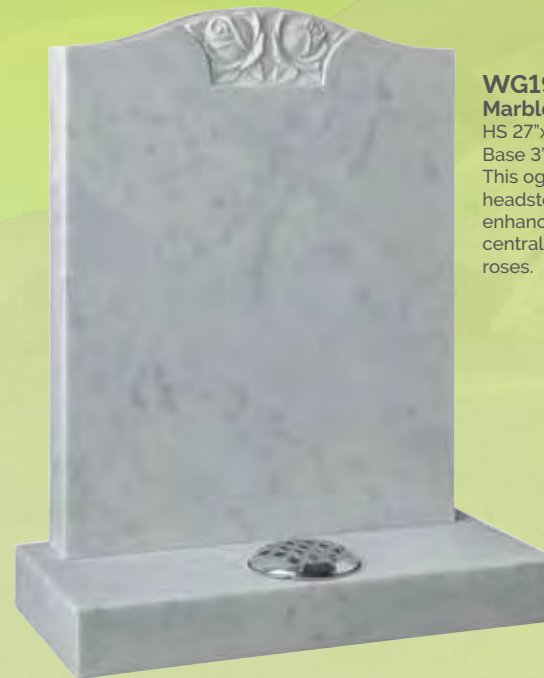

WG193
Marble
HS 27"x21"x3"
Base 3"x24"x12"
This ogee headstone is enhanced by the central carved roses.