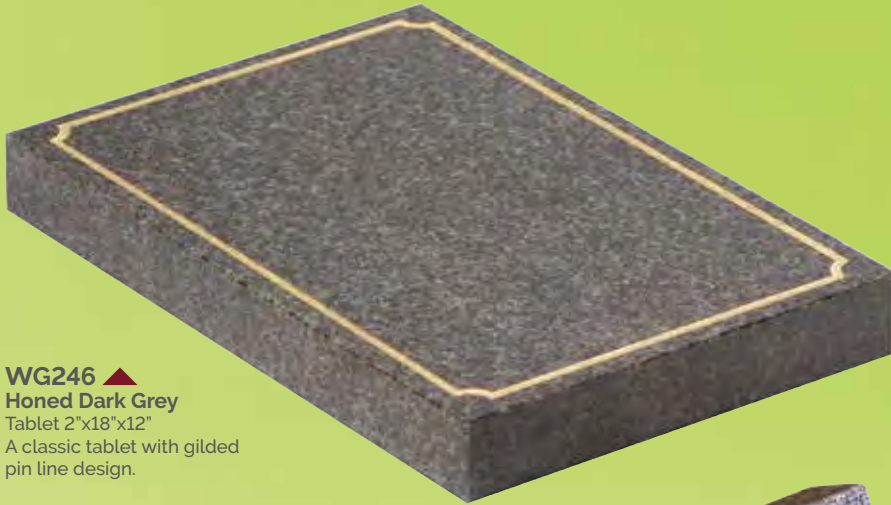

This cremation memorial features an oval top.

**WG245 ▼**

**Black**  
 Tablet 2"x18"x12"

A cremation tablet with an elegant painted rose and gold pin line.

**WG246** ▲  
**Honed Dark Grey**  
Tablet 2"x18"x12"  
A classic tablet with gilded  
pin line design.