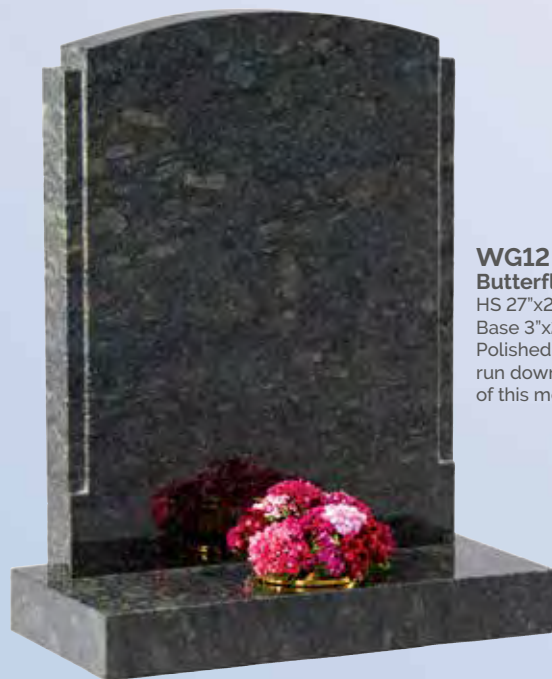

**WG10**   
**Galaxy Black**  
 HS 30"x28"x4"  
 Base 4"x30"x12"  
 A modern design with hand tooled rebates flowing down the left edge which can be highlighted in different colours.

Lunar Grey

 D104

**WG11**   
**Coral Green**  
 HS 30"x24"x4"  
 Base 4"x30"x12"  
 This headstone is framed by a gold pin line which makes a feature of the flower vase.