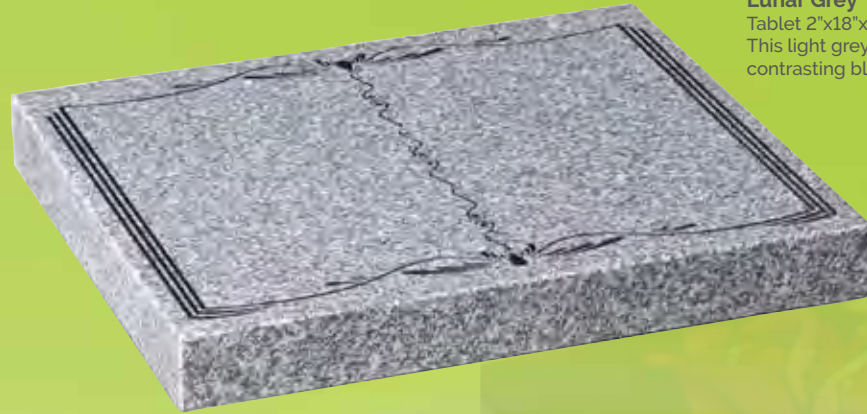

This cremation memorial features an oval top.

**WG245 ▼**

**Black**  
 Tablet 2"x18"x12"

A cremation tablet with an elegant painted rose and gold pin line.

**WG246** ▲  
**Honed Dark Grey**  
Tablet 2"x18"x12"  
A classic tablet with gilded  
pin line design.