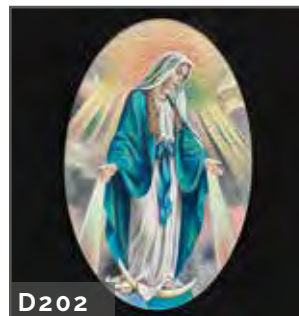

D127

D203

D215

D202